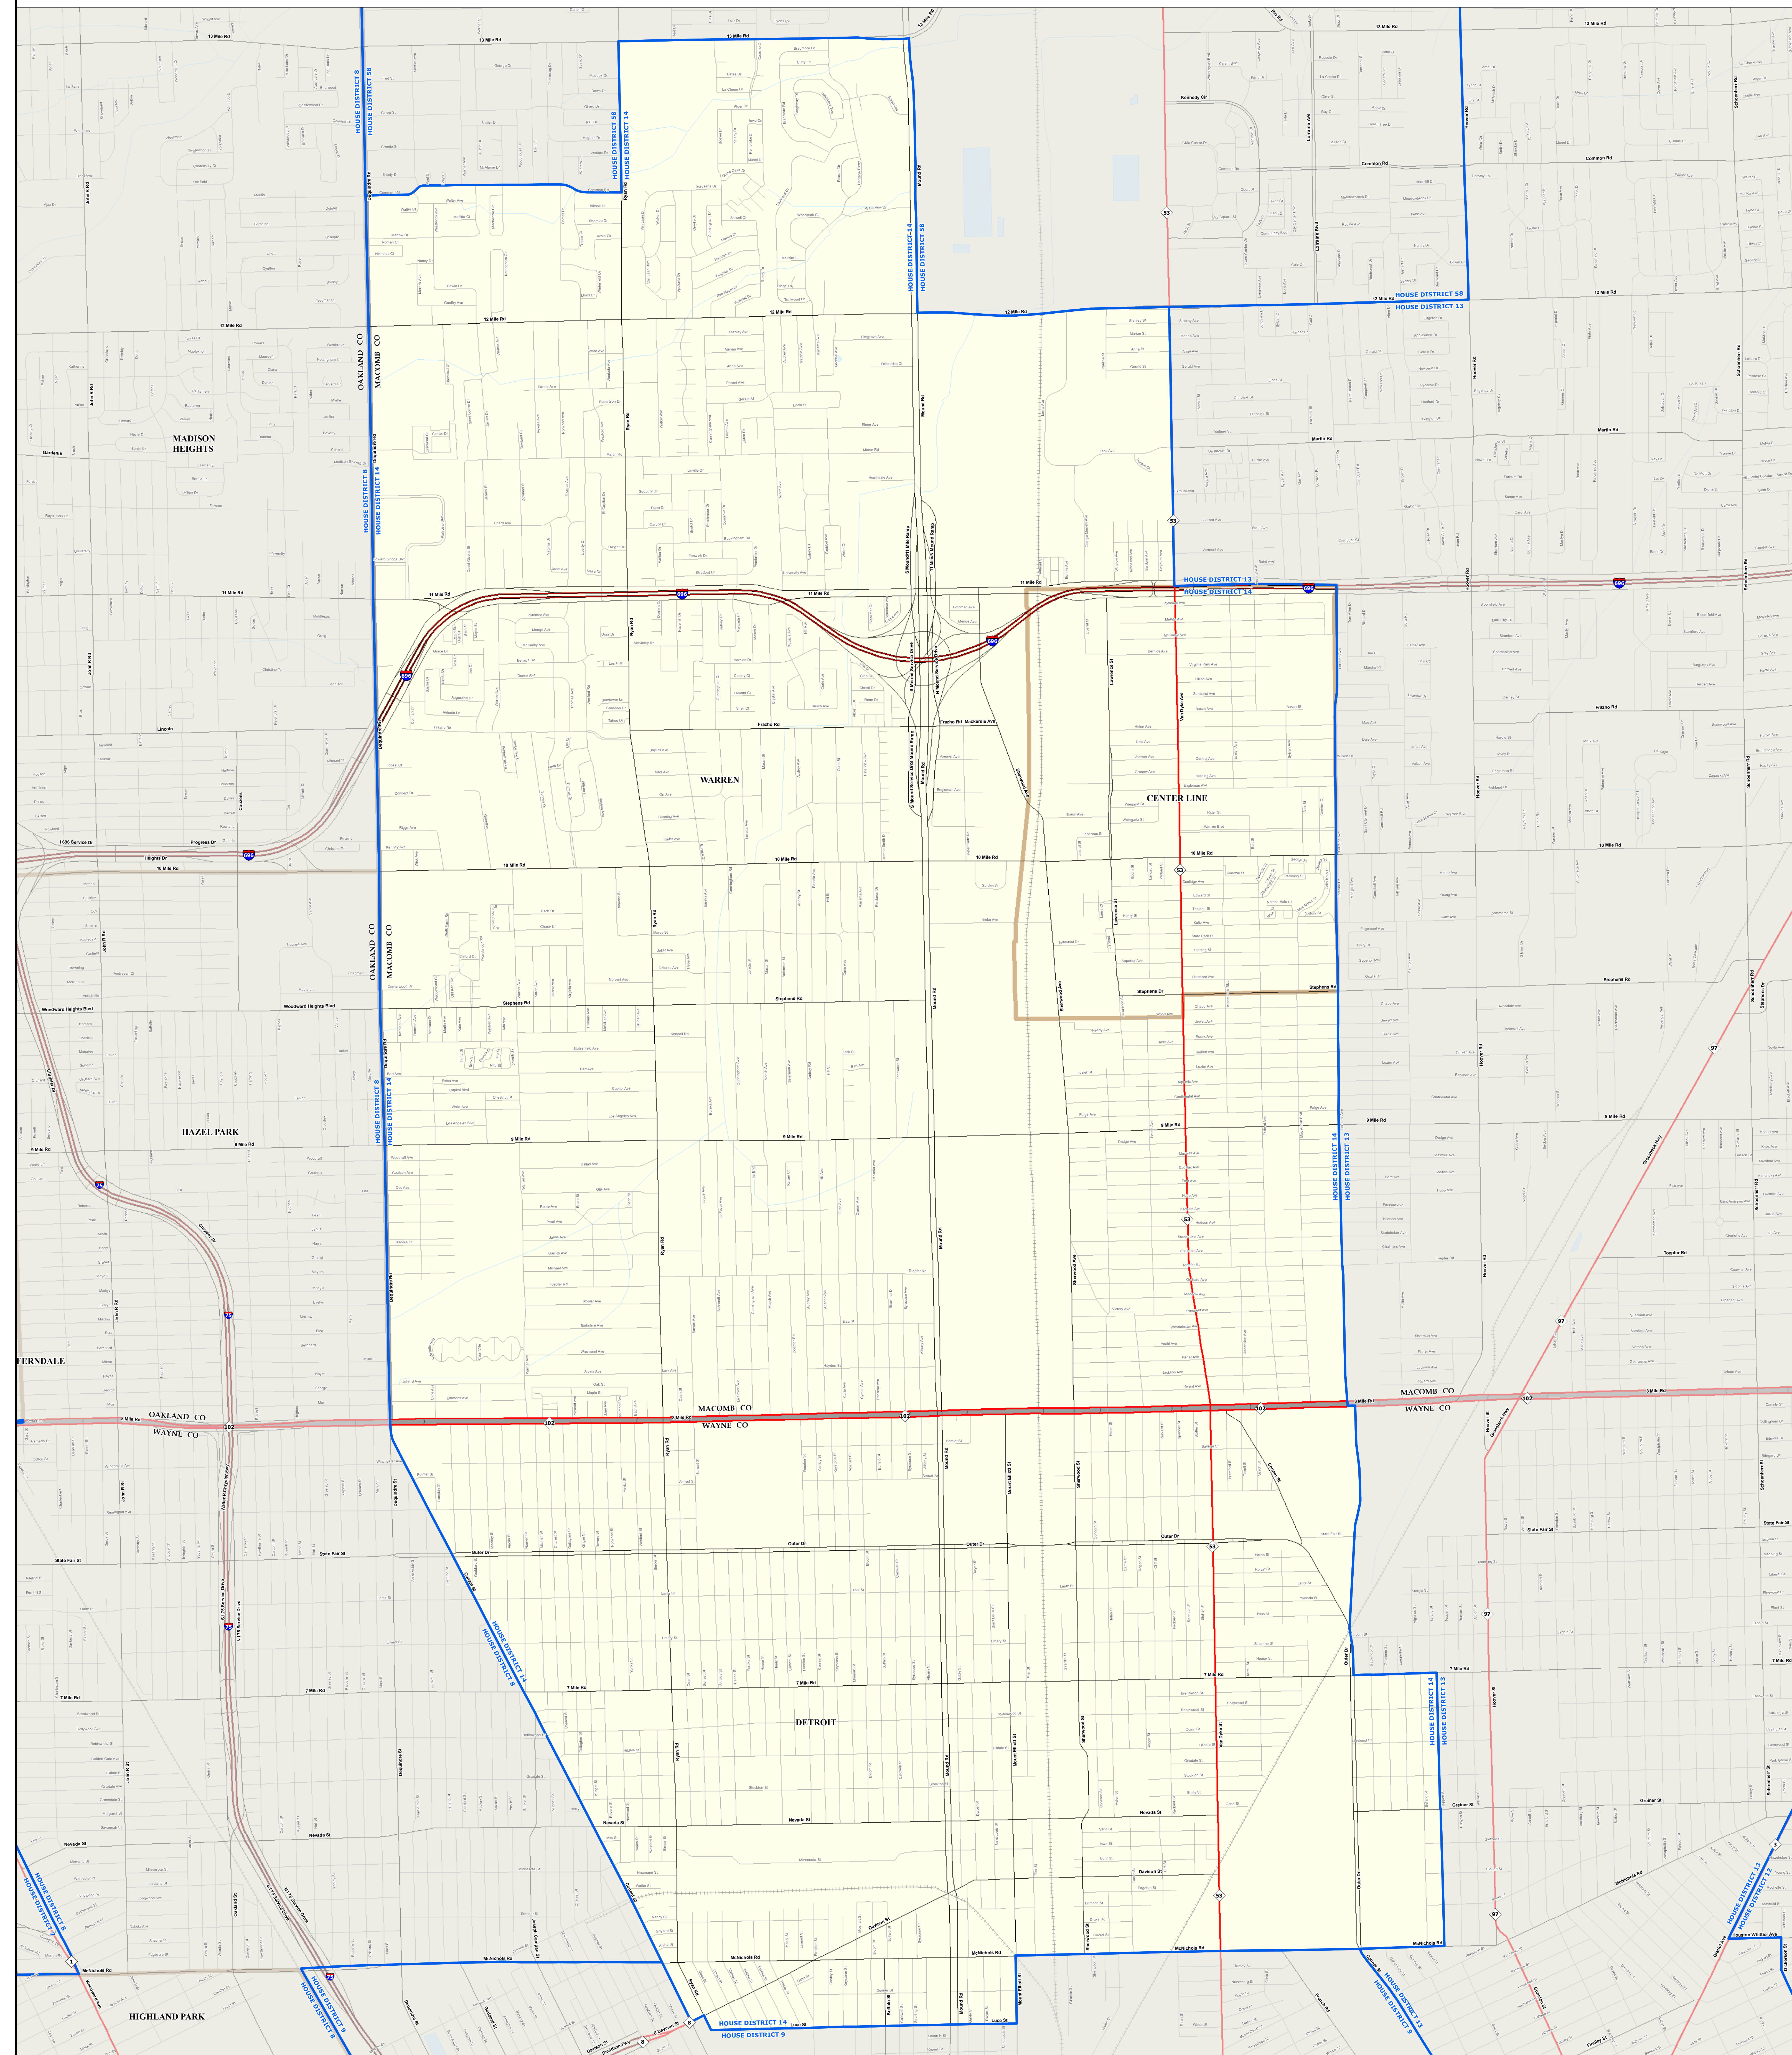

MICHIGAN STATE HOUSE DISTRICT 14

2021 Apportionment Plan

Legend			
	House District		Township
	City		Freeway
	Village		Highway
	Unincorporated Place		Primary Road
			State
			County
			Railroad
			Water Feature
			River, Stream, or Drain
			Local Road